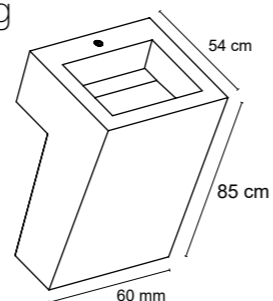

Standing

L 60 L 60 x W 54 - L 23.6" x W 21.3" **H 85 cm**
Standing Polished **G-2978**