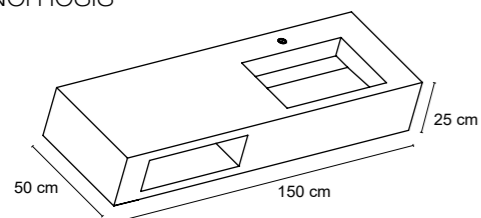

Nemesis

L 150 L 150xW 50 - L 59.1"x W 19.7" **H 25 cm**
Nemesis Polished **G-2988**