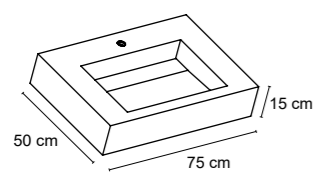

Flow

L 75 L 75xW 50 - L 29.5"x W 19.7" **H 15 cm**
Flow Polished **G-2973**