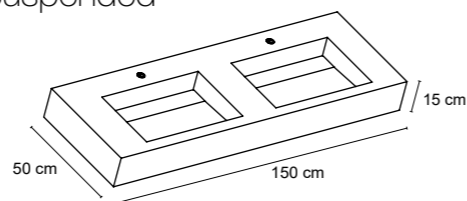

Suspended

L 150 L 150xW 50 - L 59.1"x W 19.7" **H 15 cm**
Suspended Polished **G-2992**